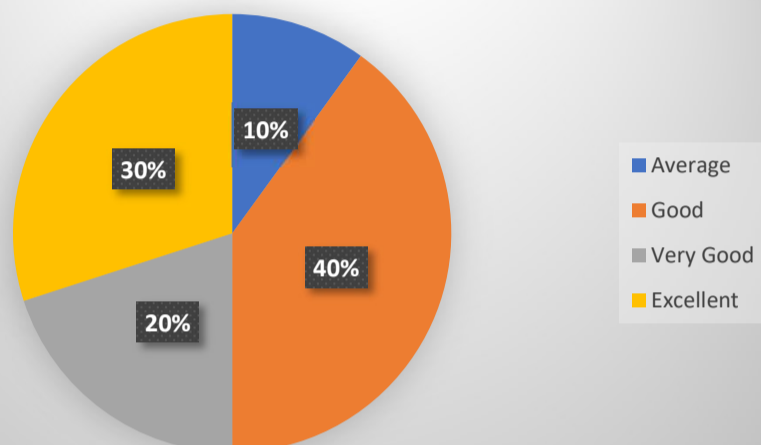

FEEDBACK FROM PARENTS-2018

Teaching Learning Environment

Campus Security

Hostel Facilities

Career Counselling

Co-operation from Office Staff

Role of Institution in Overall Personality Grooming of Your Ward

Overall rating of the college

Interest Generated in the Subject Taught