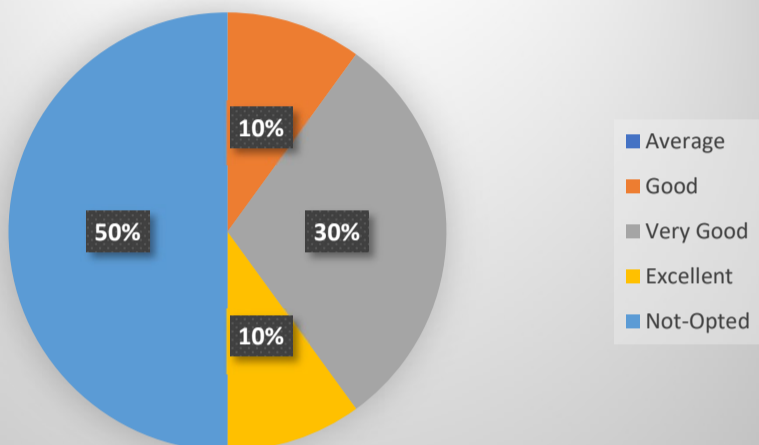

FEEDBACK FROM PARENTS-2018

Teaching Learning Environment

Campus Security

Hostel Facilities

Career Counselling

Co-operation from Office Staff

Role of Institution in Overall Personality Grooming of Your Ward

Overall rating of the college

Interest Generated in the Subject Taught