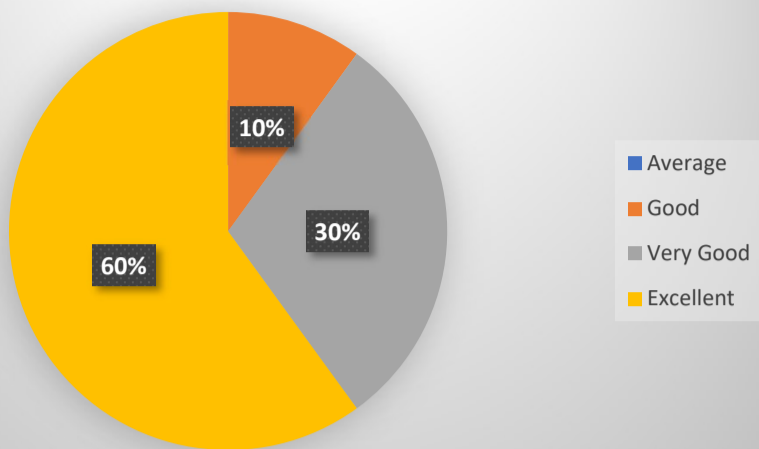

FEEDBACK FROM PARENTS-2018

Teaching Learning Environment

Campus Security

Hostel Facilities

Career Counselling

Co-operation from Office Staff

Role of Institution in Overall Personality Grooming of Your Ward

Overall rating of the college

Interest Generated in the Subject Taught