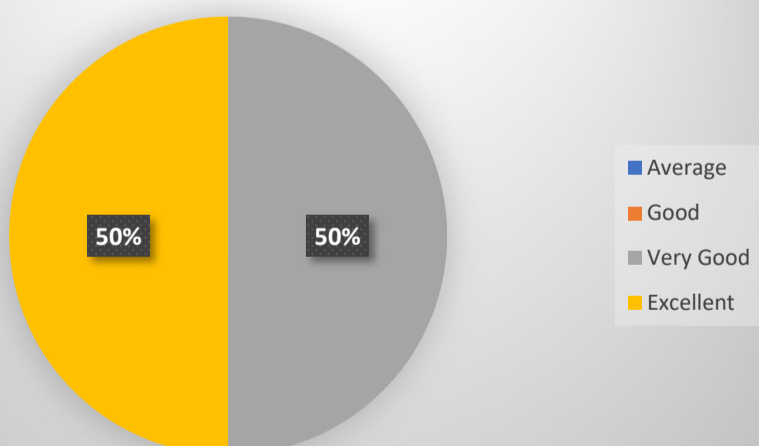

FEEDBACK FROM PARENTS-2018

Teaching Learning Environment

Campus Security

Hostel Facilities

Career Counselling

Co-operation from Office Staff

Role of Institution in Overall Personality Grooming of Your Ward

Overall rating of the college

Interest Generated in the Subject Taught