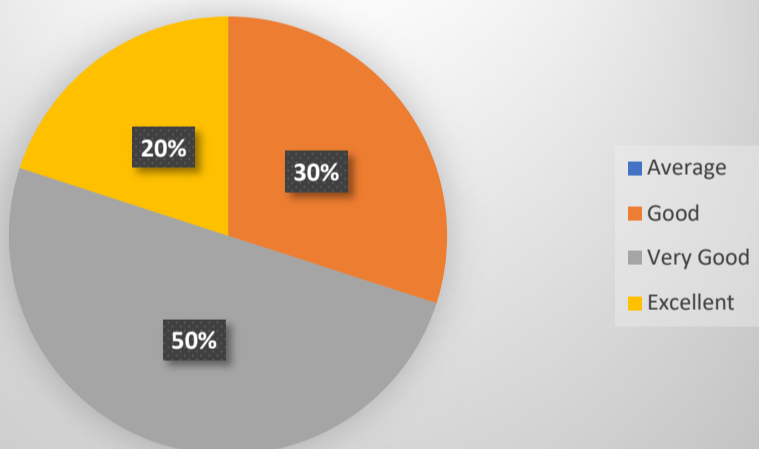

FEEDBACK FROM PARENTS-2018

Teaching Learning Environment

Campus Security

Hostel Facilities

Career Counselling

Co-operation from Office Staff

Role of Institution in Overall Personality Grooming of Your Ward

Overall rating of the college

Interest Generated in the Subject Taught