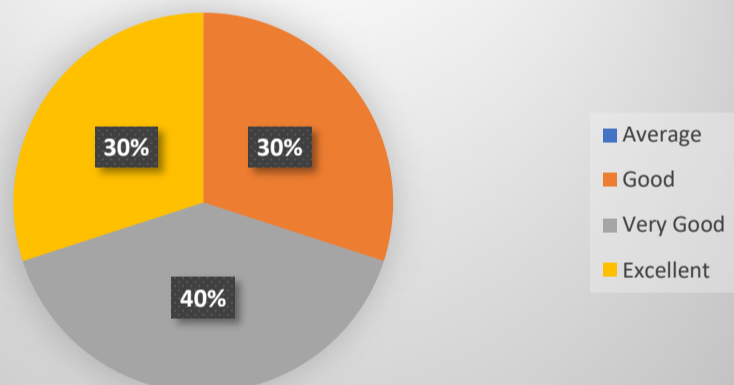

FEEDBACK FROM PARENTS-2018

Teaching Learning Environment

Campus Security

Hostel Facilities

Career Counselling

Co-operation from Office Staff

Role of Institution in Overall Personality Grooming of Your Ward

Overall rating of the college

Interest Generated in the Subject Taught