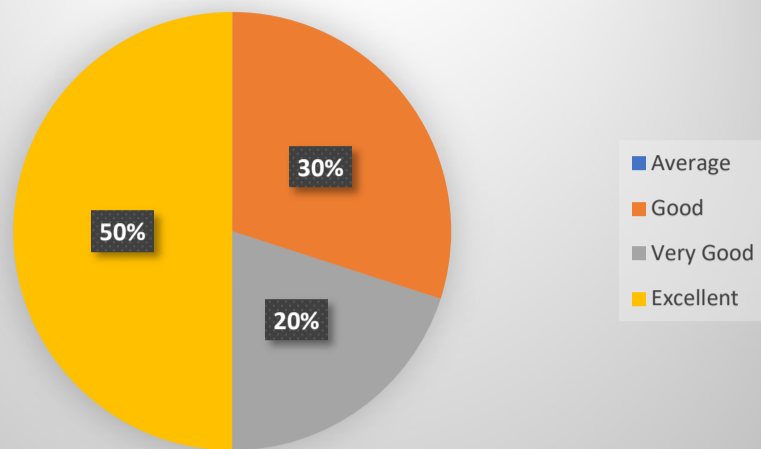

FEEDBACK FROM PARENTS-2018

Teaching Learning Environment

Campus Security

Hostel Facilities

Career Counselling

Co-operation from Office Staff

Role of Institution in Overall Personality Grooming of Your Ward

Overall rating of the college

Interest Generated in the Subject Taught